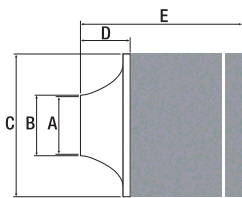

Maxogen product specifications

JC60 filters – available in cylindrical or cone shape

JC60

JC60C

JC60FC

JC60, JC60C and JC60FC – Dimensions and BHP ratings

Part number	A I/D neck	B O/D neck	C Diameter	D Neck	E Length	F	G	H	J	BHP* Rating
JC60/58	58	61	149	33	153	121	114	152	114	200
JC60/60	60	63	149	52	172	121	114	152	114	220
JC60/63	63	66	149	52	172	121	114	152	114	240
JC60/67	67	70	149	54	194	121	114	152	114	270
JC60/70	70	73	149	54	194	121	114	152	114	290
JC60/73	73	76	149	50	190	121	114	152	114	300
JC60/78	78	81	149	44	186	121	114	152	114	310
JC60/80	80	83	180	55	215	152	149	–	–	450
JC60/86	86	89	180	53	213	152	149	–	–	480
JC60/93	93	96	180	50	210	152	149	–	–	500
JC60/99	99	102	180	50	210	152	149	–	–	520
JC60/114	114	117	180	45	200	152	149	–	–	530
JC60/124	124	127	180	40	200	152	149	–	–	540
JC60/149	149	152	203	44	265	225	149	–	–	600

All dimensions are in mm.

* BHP ratings are for cylindrical-shaped filters and are a guide only. Cone-shaped filters are rated approximately 10% less

Non-standard overall lengths are available on standard fitting necks. BHP ratings may then be different.

Part number	A I/D neck	B O/D neck	C Diameter	D Neck	E Length	BHP Rating
-------------	---------------	---------------	---------------	-----------	-------------	---------------

JC62/60	60	63	100	75	170	130
JC62/70	70	73	100	75	170	140

All dimensions are in mm.

BHP ratings are a guide only

Non-standard overall lengths are available on standard fitting necks.

BHP ratings may then be different.

Important:
All filters must be oiled prior to use