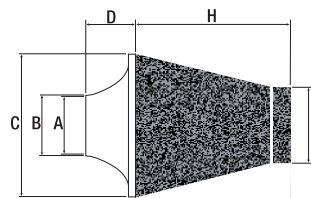

Maxogen product specifications

JC60 filters – available in cylindrical or cone shape

JC60

JC60C

JC60FC

JC60, JC60C and JC60FC – Dimensions and BHP ratings

Part number	A I/D neck	B O/D neck	C Diameter	D Neck	E Length	F	G	H	J	BHP* Rating
JC60/58	58	61	149	33	153	121	114	152	114	200
JC60/60	60	63	149	52	172	121	114	152	114	220
JC60/63	63	66	149	52	172	121	114	152	114	240
JC60/67	67	70	149	54	194	121	114	152	114	270
JC60/70	70	73	149	54	194	121	114	152	114	290
JC60/73	73	76	149	50	190	121	114	152	114	300
JC60/78	78	81	149	44	186	121	114	152	114	310
JC60/80	80	83	180	55	215	152	149	–	–	450
JC60/86	86	89	180	53	213	152	149	–	–	480
JC60/93	93	96	180	50	210	152	149	–	–	500
JC60/99	99	102	180	50	210	152	149	–	–	520
JC60/114	114	117	180	45	200	152	149	–	–	530
JC60/124	124	127	180	40	200	152	149	–	–	540
JC60/149	149	152	203	44	265	225	149	–	–	600

All dimensions are in mm.

* BHP ratings are for cylindrical-shaped filters and are a guide only. Cone-shaped filters are rated approximately 10% less

Non-standard overall lengths are available on standard fitting necks. BHP ratings may then be different.