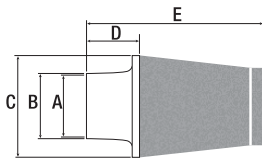

JC62 – Dimensions and BHP ratings

Part number	A I/D neck	B O/D neck	C Diameter	D Neck	E Length	BHP Rating

JC62/60	60	63	100	75	170	130
JC62/70	70	73	100	75	170	140

All dimensions are in mm.

BHP ratings are a guide only

Non-standard overall lengths are available on standard fitting necks.

BHP ratings may then be different.