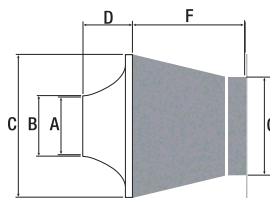

Maxogen product specifications

JC60 filters – available in cylindrical or cone shape

JC60

JC60C

JC60FC

JC60, JC60C and JC60FC – Dimensions and BHP ratings

Part number	A I/D neck	B O/D neck	C Diameter	D Neck	E Length	F	G	H	J	BHP* Rating
JC60/58	58	61	149	33	153	121	114	152	114	200
JC60/60	60	63	149	52	172	121	114	152	114	220
JC60/63	63	66	149	52	172	121	114	152	114	240
JC60/67	67	70	149	54	194	121	114	152	114	270
JC60/70	70	73	149	54	194	121	114	152	114	290
JC60/73	73	76	149	50	190	121	114	152	114	300
JC60/78	78	81	149	44	186	121	114	152	114	310
JC60/80	80	83	180	55	215	152	149	–	–	450
JC60/86	86	89	180	53	213	152	149	–	–	480
JC60/93	93	96	180	50	210	152	149	–	–	500
JC60/99	99	102	180	50	210	152	149	–	–	520
JC60/114	114	117	180	45	200	152	149	–	–	530
JC60/124	124	127	180	40	200	152	149	–	–	540
JC60/149	149	152	203	44	265	225	149	–	–	600

All dimensions are in mm.

* BHP ratings are for cylindrical-shaped filters and are a guide only. Cone-shaped filters are rated approximately 10% less

Non-standard overall lengths are available on standard fitting necks. BHP ratings may then be different.

Part number	A I/D neck	B O/D neck	C Diameter	D Neck	E Length	BHP Rating
-------------	---------------	---------------	---------------	-----------	-------------	---------------

JC62/60	60	63	100	75	170	130
JC62/70	70	73	100	75	170	140

All dimensions are in mm.

BHP ratings are a guide only

Non-standard overall lengths are available on standard fitting necks.

BHP ratings may then be different.

Important:
All filters must be oiled prior to use